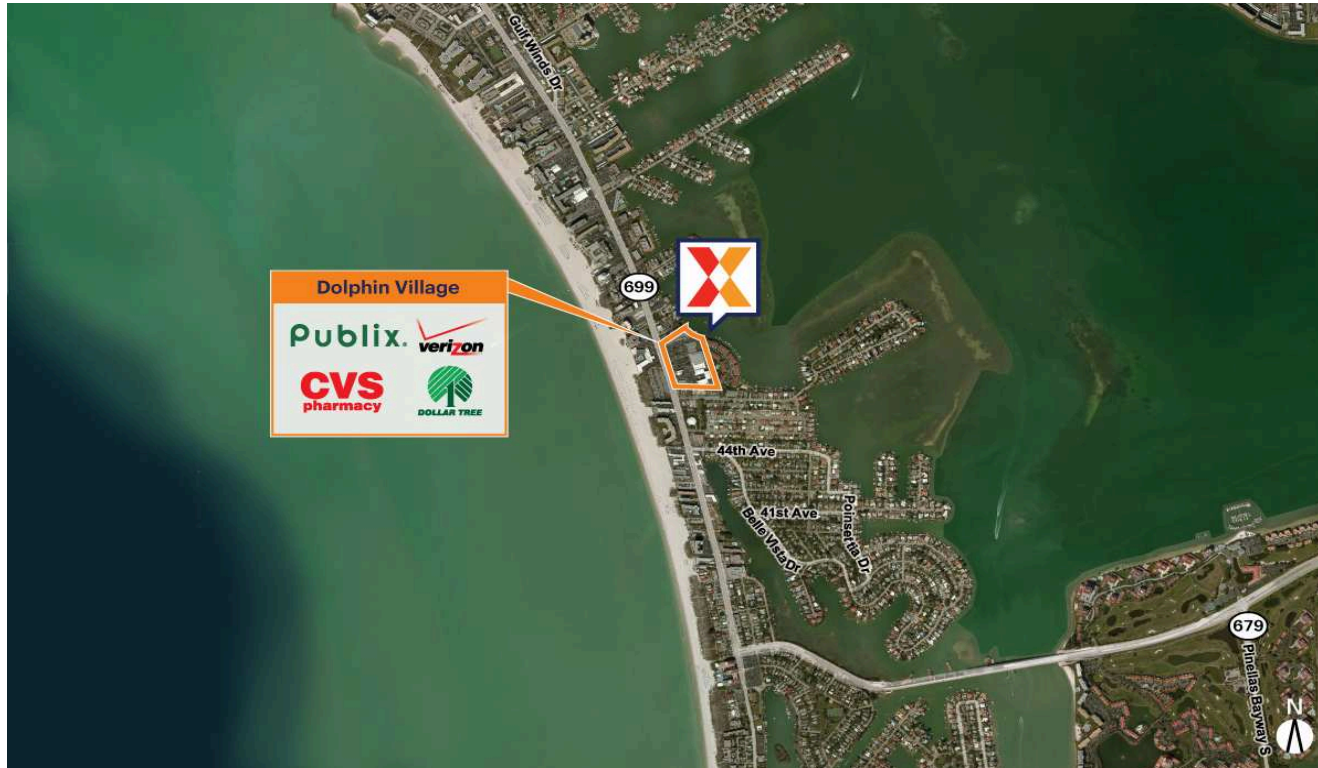

# Dolphin Village

Tampa-St. Petersburg-Clearwater, FL

27.7212, -82.74

4655 Gulf Boulevard | St. Pete Beach, FL 33706

Center Size: 135,796 SF

Demographics	1 Mile	3 Mile	5 Mile
	2,710	34,838	106,795
	1,401	18,922	50,141
	\$138,381	\$100,988	\$87,475

Publix-anchored center with strong lineup of regional and national retailers including CVS/pharmacy, Chick-fil-A, Dollar Tree, The UPS Store, Dippin' Dots, Alano Beach Club & Swim N Play

High visibility from 24,000+ VPD on Gulf Blvd

Uniquely located on a barrier island, the only shopping center for 2 miles, serving the nearby hotels, condominiums & public beach area

Benefits from seasonal population which doubles in season

# Dolphin Village

Tampa-St. Petersburg-Clearwater, FL

27.7212, -82.74

4655 Gulf Boulevard | St. Pete Beach, FL 33706