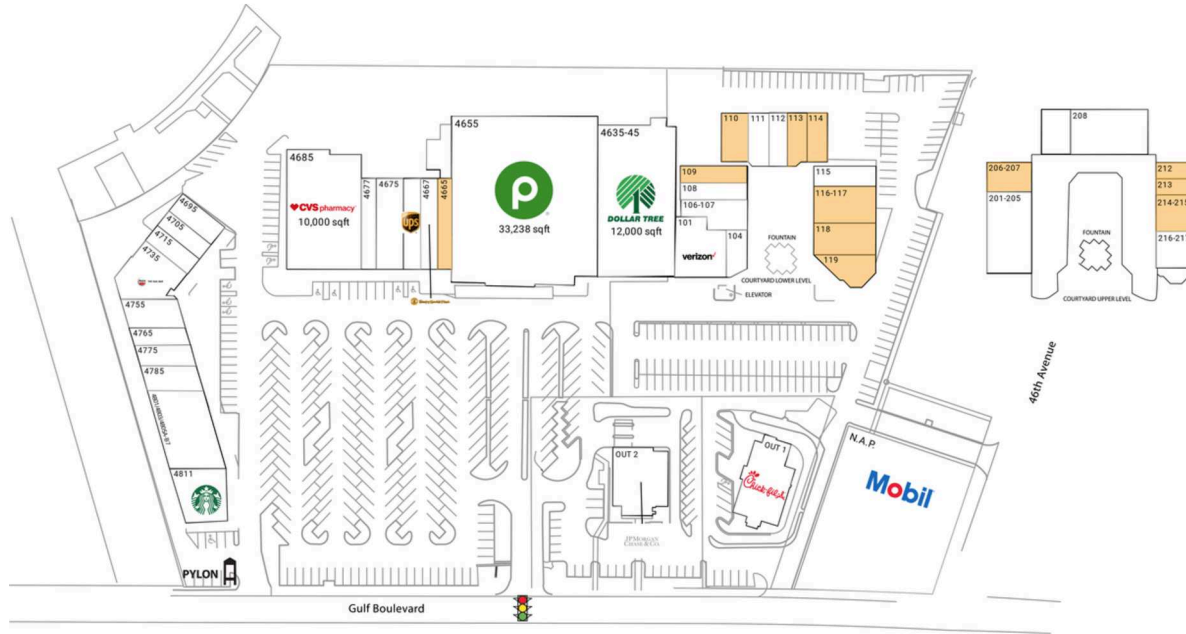

Publix-anchored center with strong lineup of regional and national retailers including CVS/pharmacy, Chick-fil-A, Dollar Tree, The UPS Store, Dippin' Dots, Alano Beach Club & Swim N Play

High visibility from 24,000+ VPD on Gulf Blvd

Uniquely located on a barrier island, the only shopping center for 2 miles, serving the nearby hotels, condominiums & public beach area

Benefits from seasonal population which doubles in season

## Available Space

109	1,300 SF
110	1,650 SF
113	1,387 SF
114	1,451 SF
116-117	2,800 SF
118	2,000 SF
119	2,536 SF
206-207	2,700 SF
212	1,000 SF
213	1,000 SF
214-215	2,000 SF
4665	2,000 SF

## Current Retailers

N.A.P	Dolphin Landings	0 SF	Advisors		
N.A.P	Mobil	0 SF	4677	Swim N Play	1,600 SF
OUT 1	Chick-fil-A	4,571 SF	4685	CVS/Pharmacy	10,000 SF
OUT 2	JP Morgan Chase	4,195 SF	4695	Cafe Soleil	1,500 SF
101	Verizon Wireless	2,525 SF	4705	Buona Pizza	1,500 SF
104	Tommy Locksmith	703 SF	4715	CBD American	1,000 SF
106-107	As Above So Below	1,838 SF		Shaman	
108	Pura Vida Volleyball	1,300 SF	4735	Noire The Nail Bar	3,150 SF
111	Outer Banks Boil Company	1,188 SF	4755	Burger-ish	2,105 SF
			4765	Beach Zone Ice Cream	822 SF
112	Alano Beach Club	1,200 SF			
115	NMT Shipping	1,400 SF	4775	Dolphin Village	2,040 SF
201-205	Paramount Ballroom	5,000 SF		Liquors	
208	Blue Fugu Restaurant	4,500 SF	4785	Indian Bistro	1,200 SF
			4801/	St. Pete Beach	6,000 SF
216-217	Rose Electronics	2,478 SF	4803/	Rentals	
4635-45	Dollar Tree	12,000 SF	4805A-B7		
4655	Publix	33,238 SF	4811	Starbucks	2,319 SF
4667	Hungry Howie's	1,500 SF			
4667A	The UPS Store	1,500 SF			
4675	Coastal Home	1,600 SF			