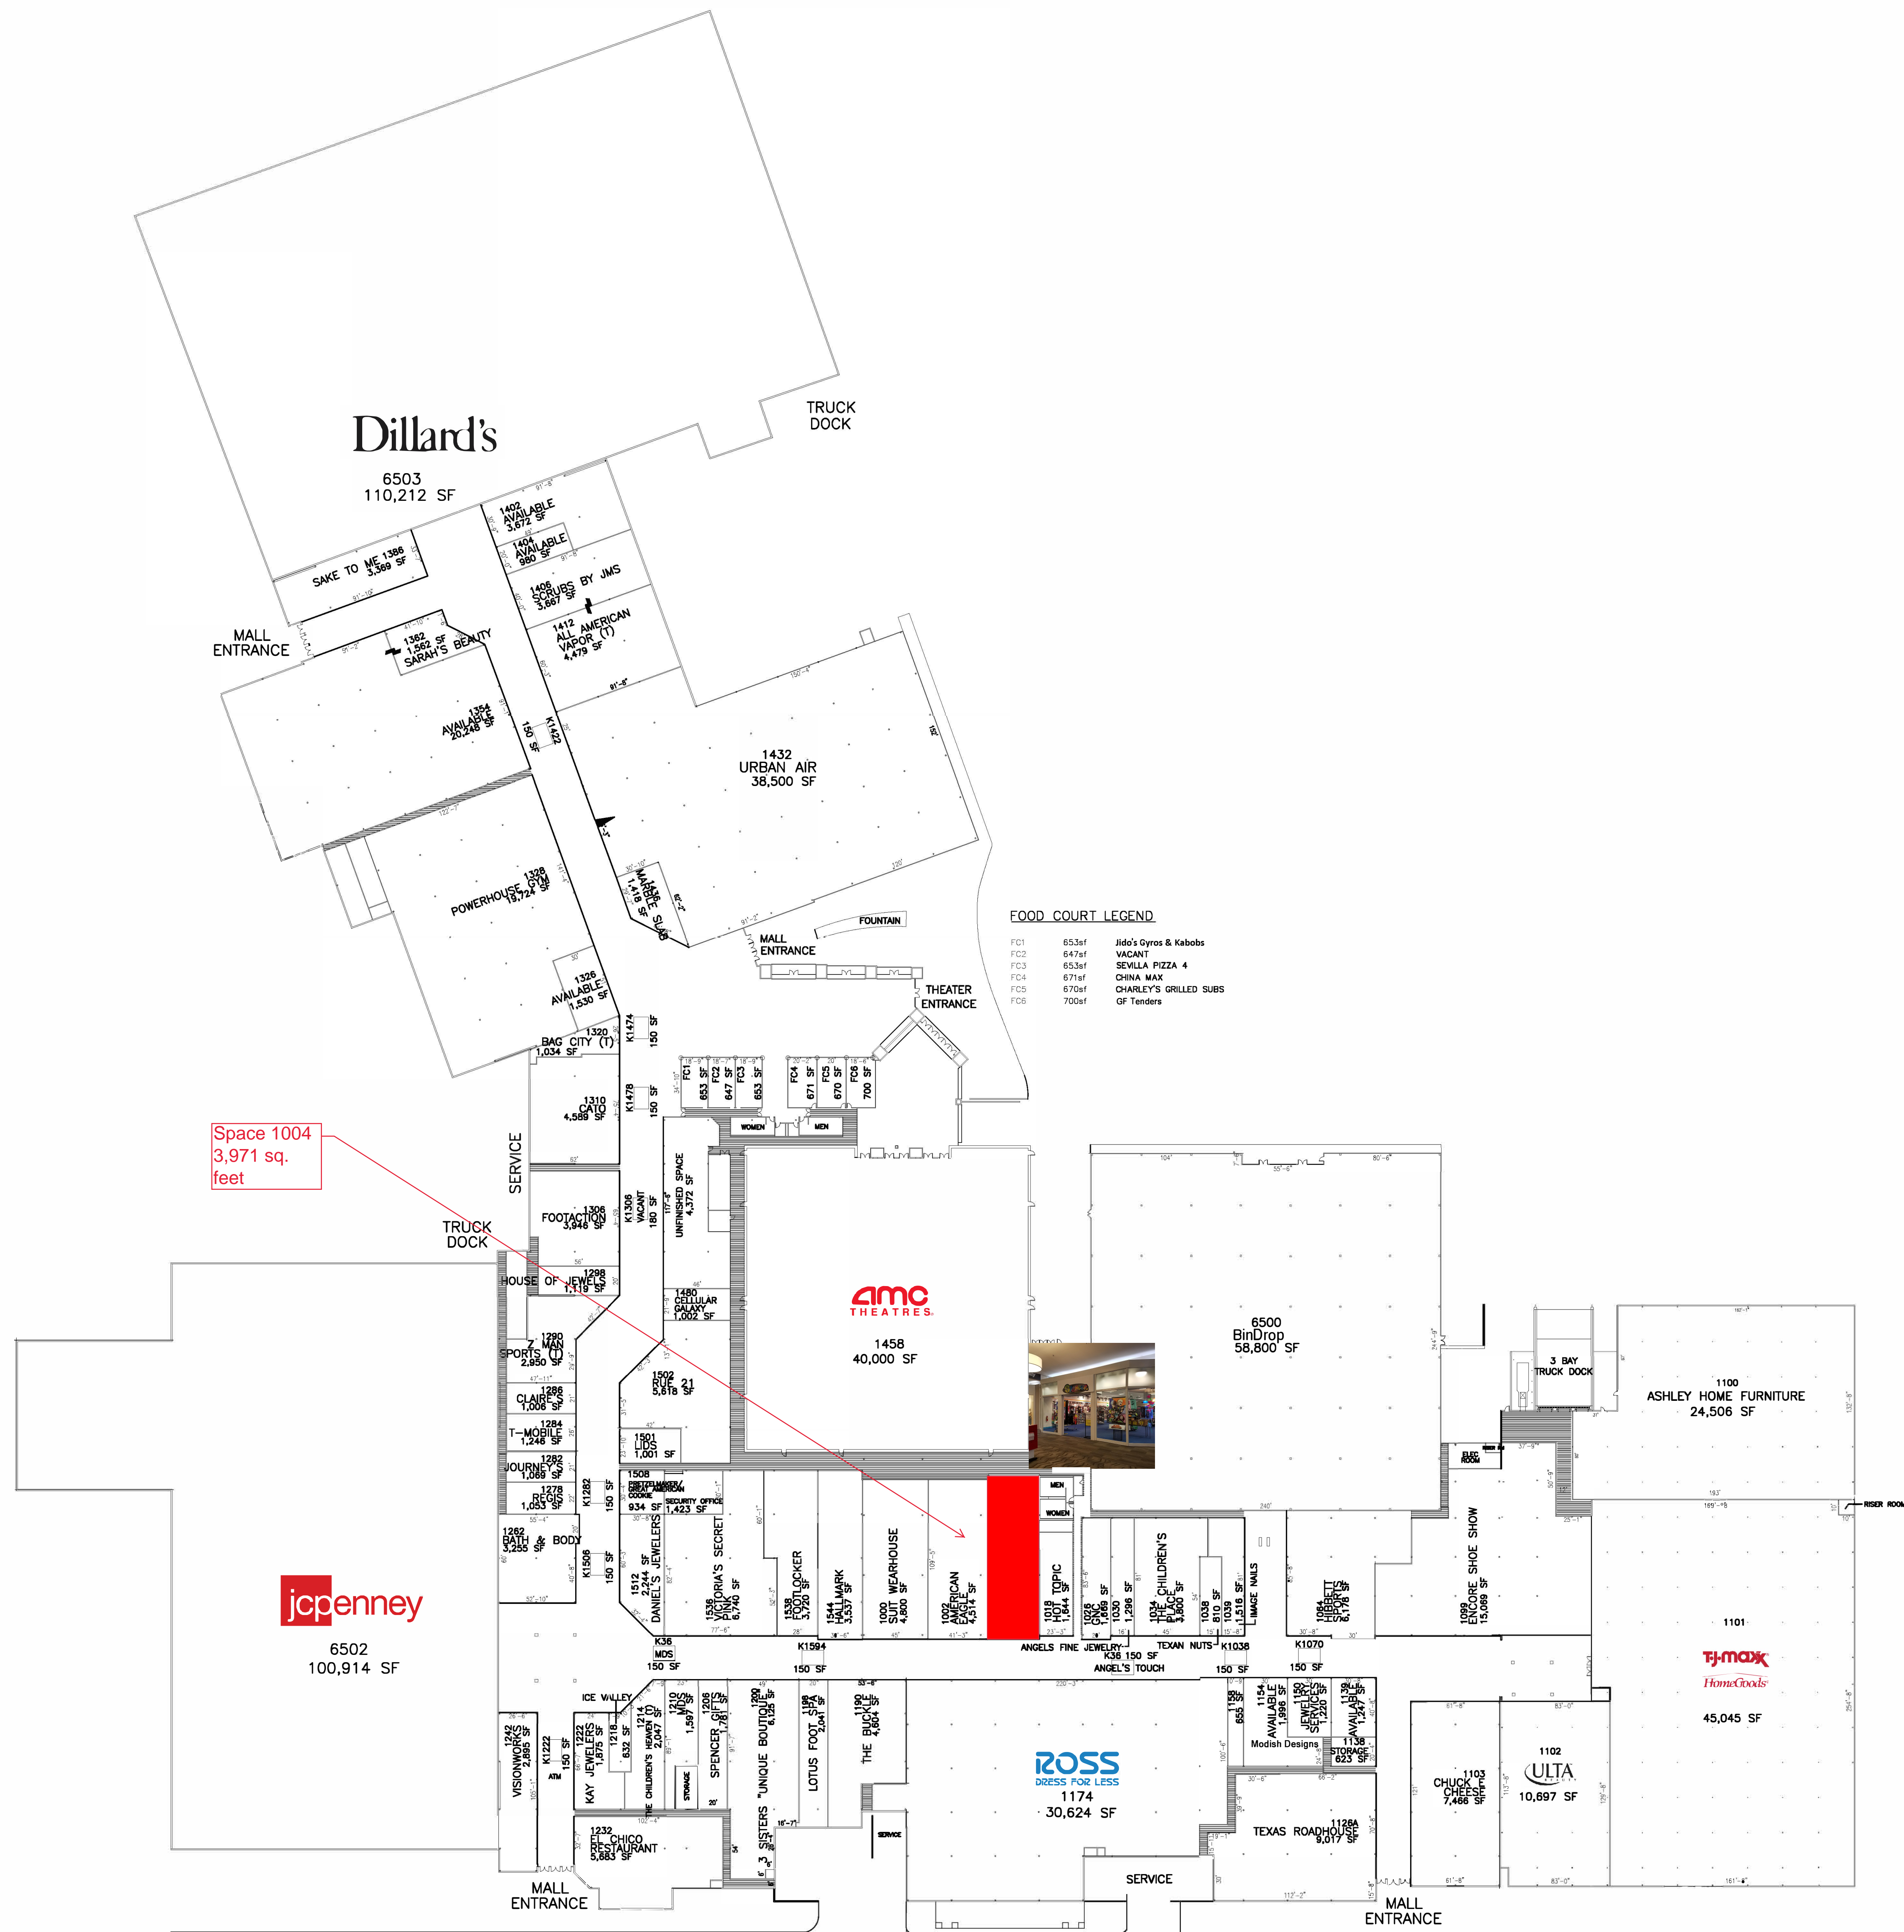

Space 1004
3,971 sq.
feet

01/28/21

Lake Jackson, TX

SITE PLAN