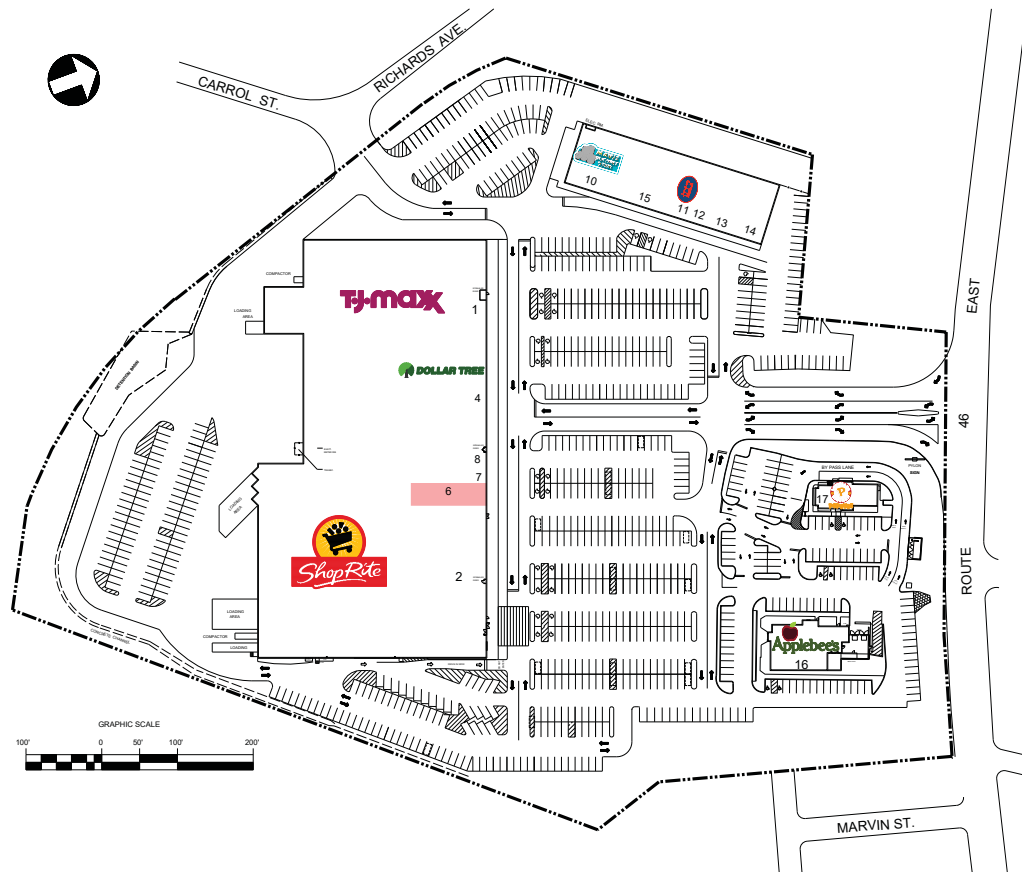

ROCKAWAY RIVER COMMONS

437 US Highway 46 East, Rockaway, NJ, 07866, Morris County
Floorplan as of 7/14/2020

THIS EXHIBIT SHALL NOT BE DEEMED A WARRANTY, REPRESENTATION OR AGREEMENT BY LANDLORD THAT THE LAYOUT OR CONFIGURATION OF THE SHOPPING CENTER, OR ANY PART THEREOF, SHALL REMAIN AS SHOWN HEREON. LANDLORD RESERVES THE RIGHT TO MODIFY THE SHOPPING CENTER, OR ANY PART THEREOF, IN ACCORDANCE WITH THE PROVISIONS OF THE LEASE.