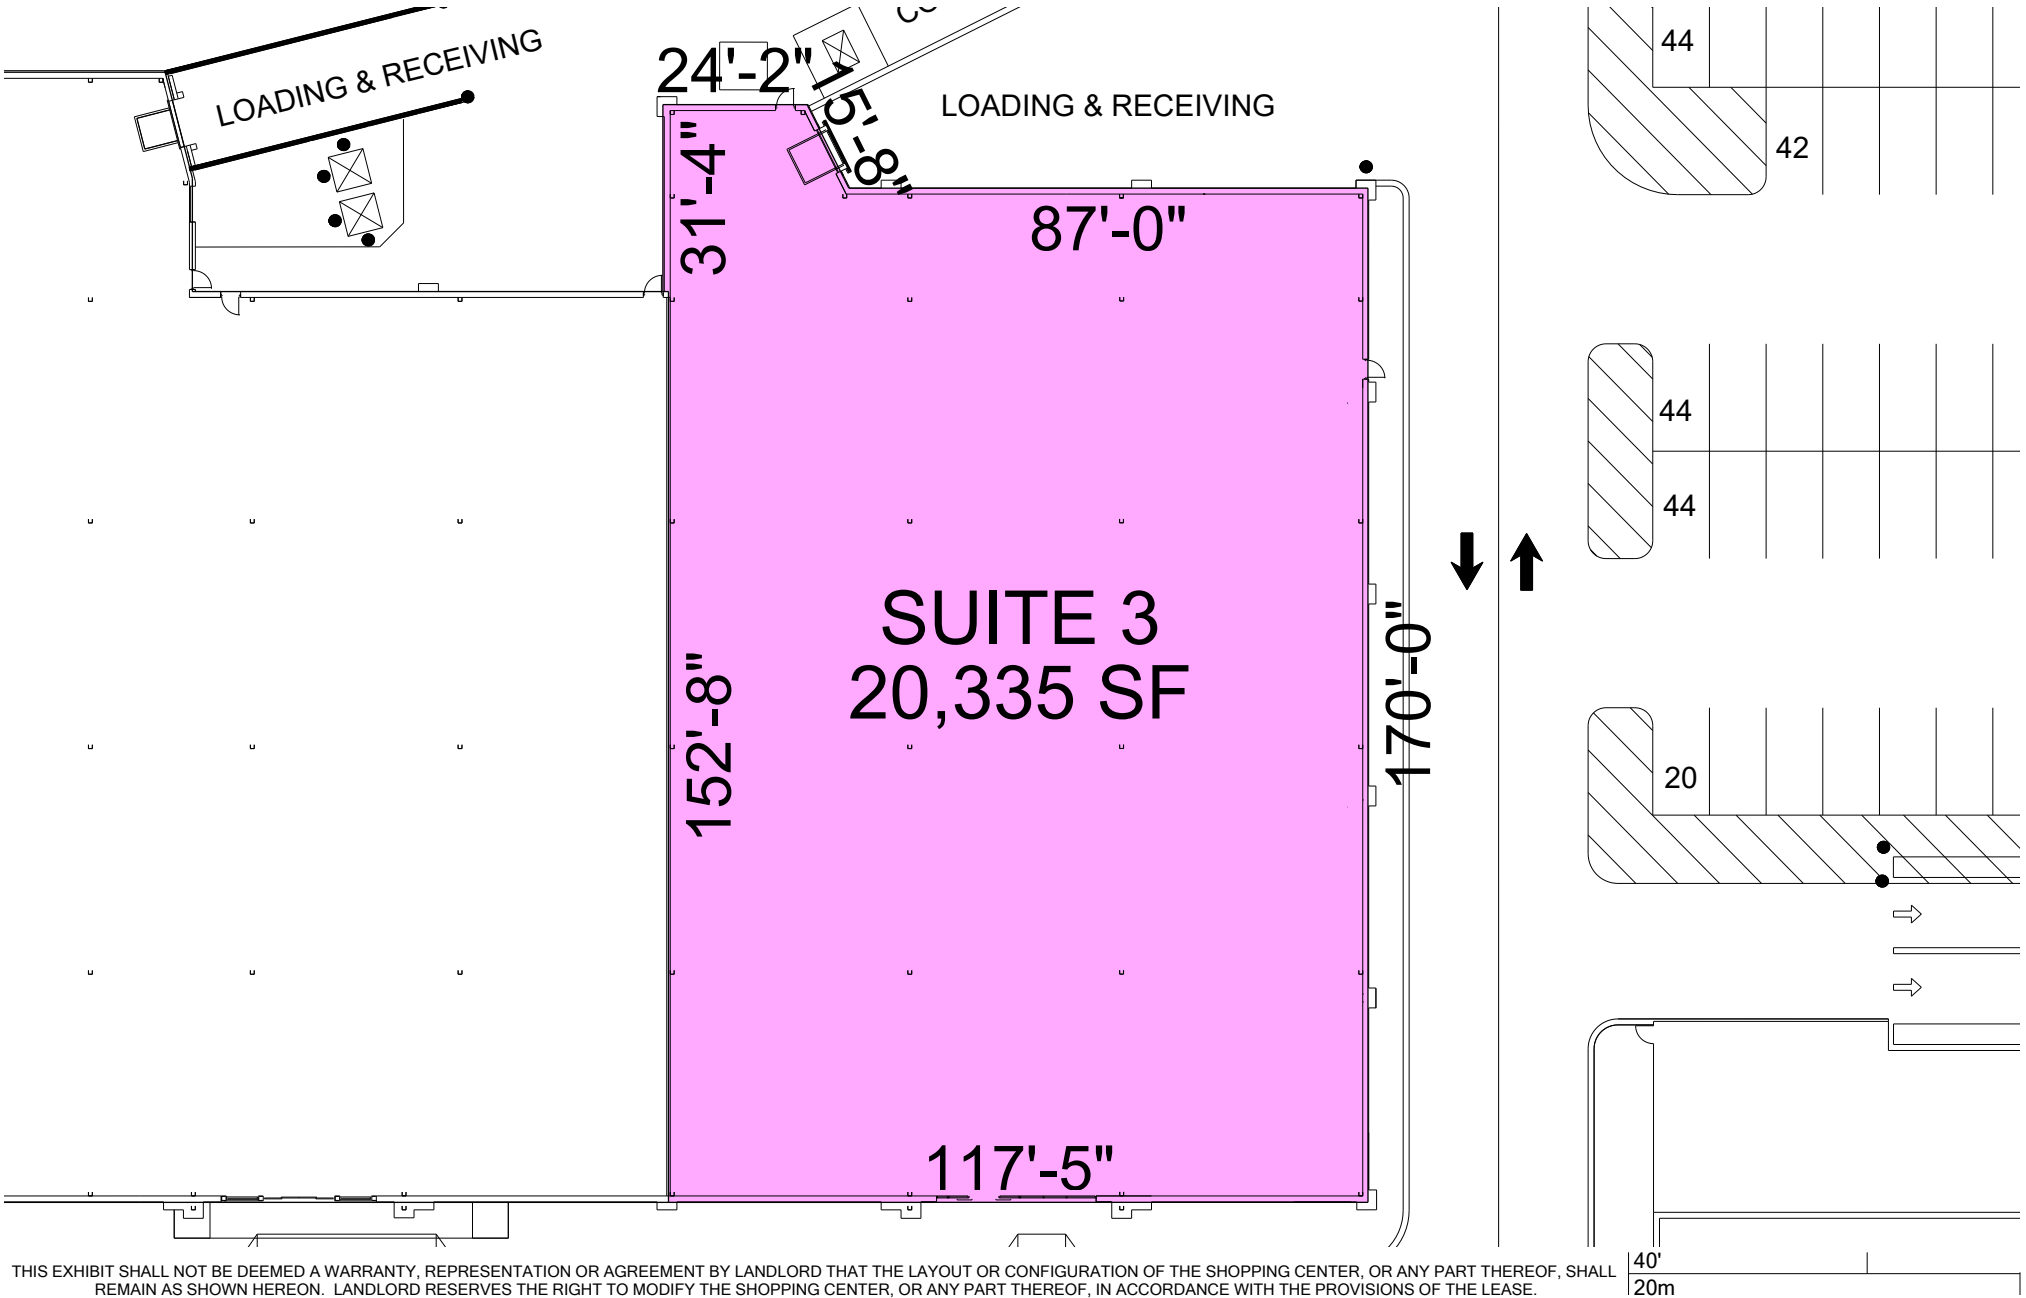

TONNELLE COMMONS

2100 88th Street and Tonnel Avenue, North Bergen, NJ, 07047, Hudson County
5/7/2019

THIS EXHIBIT SHALL NOT BE DEEMED A WARRANTY, REPRESENTATION OR AGREEMENT BY LANDLORD THAT THE LAYOUT OR CONFIGURATION OF THE SHOPPING CENTER, OR ANY PART THEREOF, SHALL REMAIN AS SHOWN HEREON. LANDLORD RESERVES THE RIGHT TO MODIFY THE SHOPPING CENTER, OR ANY PART THEREOF, IN ACCORDANCE WITH THE PROVISIONS OF THE LEASE.