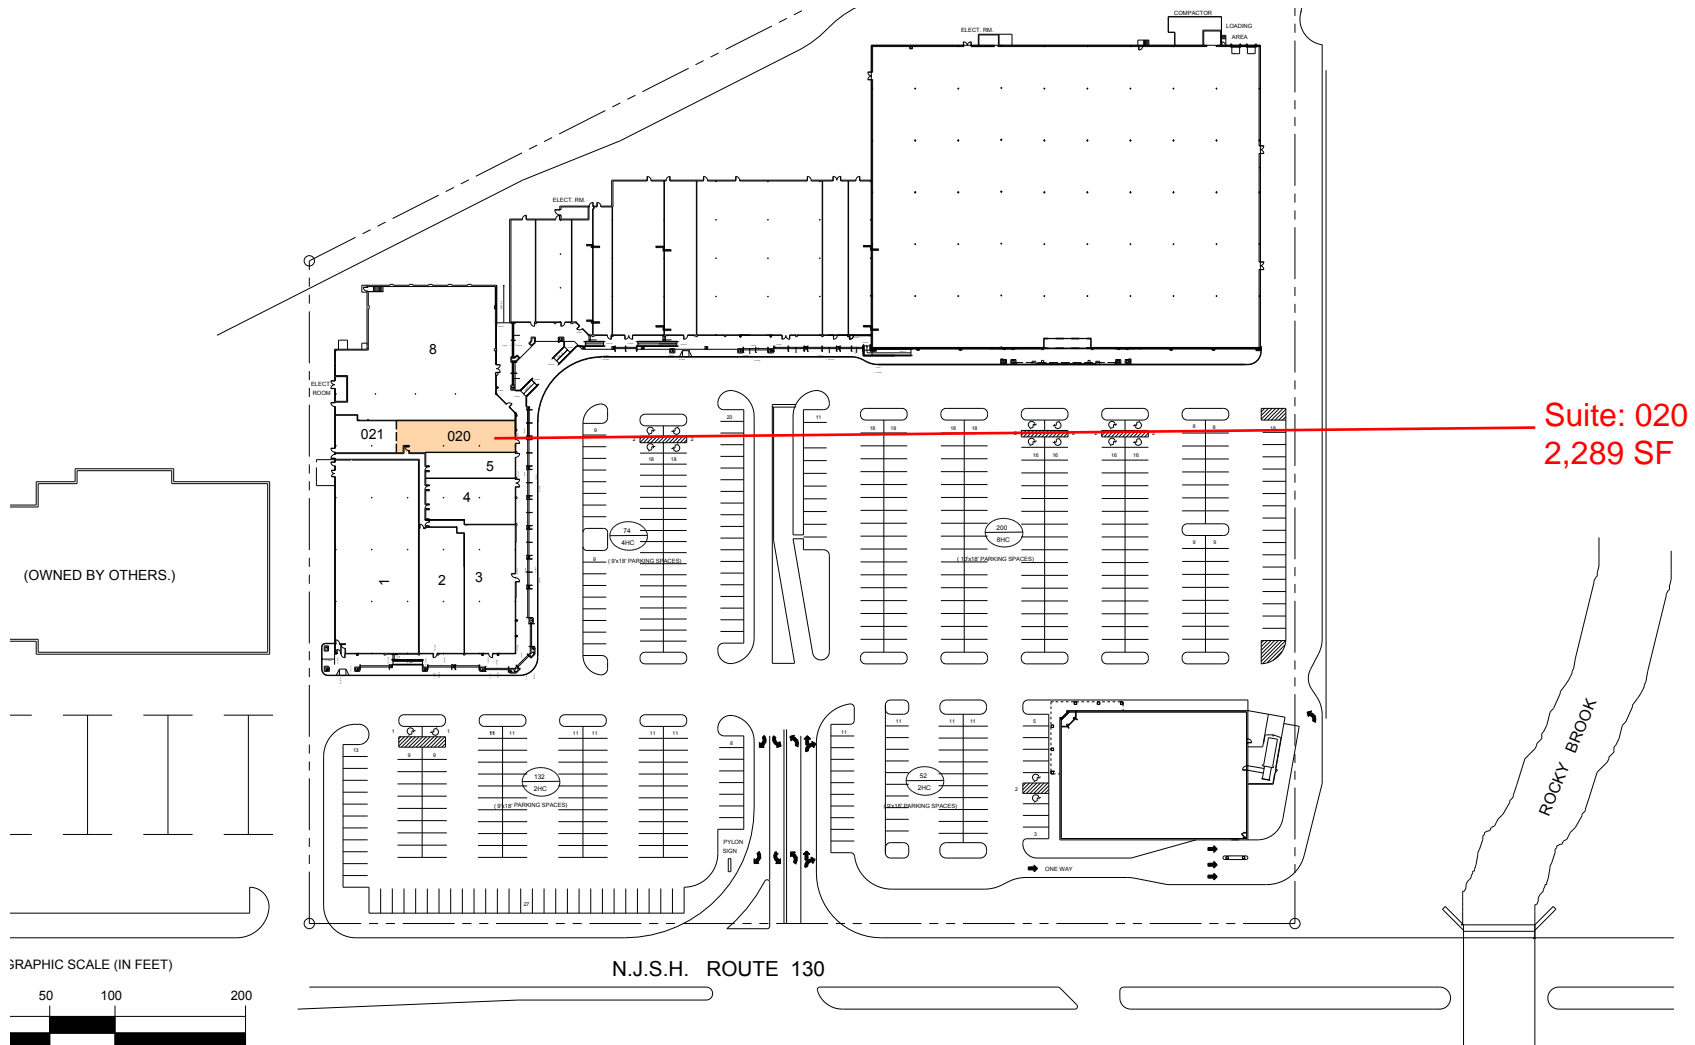

# EAST WINDSOR TOWNE CENTER

370 Route 130 South, East Windsor, NJ, 08520, Mercer County

Level 1

Suite: 020  
2,289 SF

THIS EXHIBIT SHALL NOT BE DEEMED A WARRANTY, REPRESENTATION OR AGREEMENT BY LANDLORD THAT THE LAYOUT OR CONFIGURATION OF THE SHOPPING CENTER, OR ANY PART THEREOF, SHALL REMAIN AS SHOWN HEREON. LANDLORD RESERVES THE RIGHT TO MODIFY THE SHOPPING CENTER, OR ANY PART THEREOF, IN ACCORDANCE WITH THE PROVISIONS OF THE LEASE.