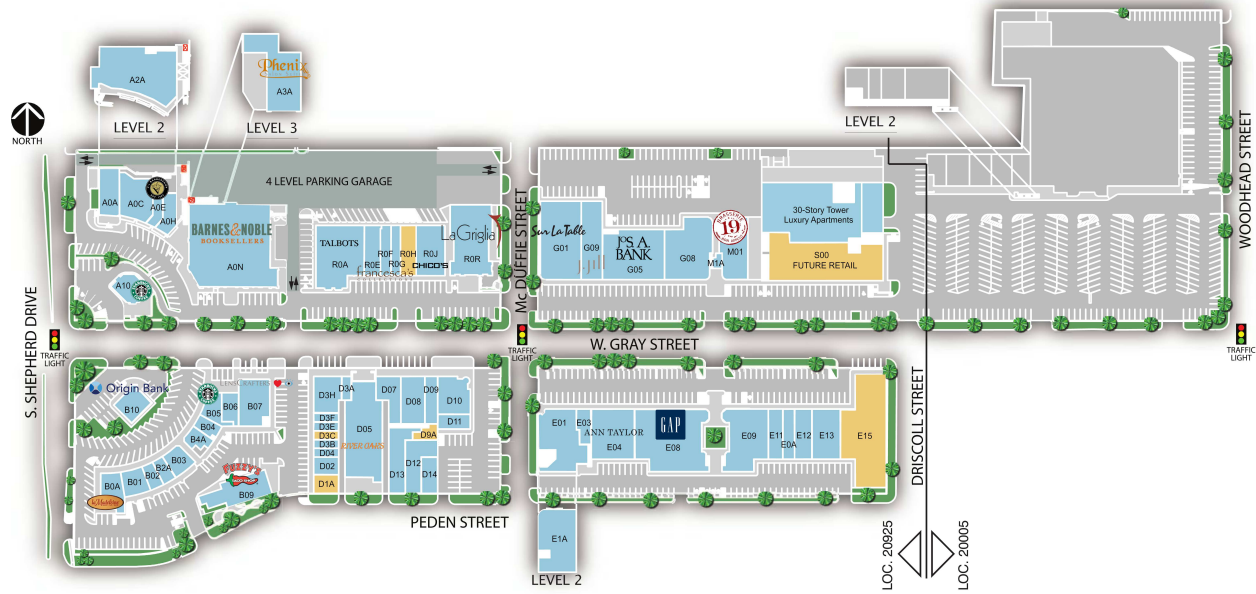

River Oaks Shopping Center

A0A Quatrine Furniture	2,368 SF	B07 LensCrafters	3,545 SF
A0C Casa de Novia/Atrium	3,460 SF	B09 Fuzzy's Taco Shop	3,000 SF
A0E V's Barber Shop	1,257 SF	B0A La Madeleine	2,213 SF
A0H C2 Education Center	1,440 SF	B10 Origin Bank	1,927 SF
A0N Barnes & Noble	33,179 SF	B2A Sunglass Hut	800 SF
A10 Starbucks	1,957 SF	B4A Marble Slab Creamery	1,048 SF
A2A Americas	9,078 SF	D02 International Derma Spa	1,120 SF
A3A Phenix Salon Suites	6,734 SF	D04 C'est Chic by Carmine	560 SF
B01 Hemline	1,475 SF	D05 River Oaks Theater	9,310 SF
B02 Steven Cash Diamonds	790 SF	D07 Ryde	2,272 SF
B03 Natural Pawz	1,362 SF	D08 Epicure Bakery	2,904 SF
B04 Macaron by Patisse	912 SF	D09 Carleen Ligozio	1,523 SF
B05 Starbucks	1,500 SF	D10 Steinway Piano Gallery	3,017 SF
B06 Modern Acupuncture	1,340 SF	D11 Nailtique	1,238 SF

River Oaks Shopping Center

D12 Texas Gallery	2,878 SF	E12 J. McLaughlin	2,179 SF
D13 Texas Gallery	3,077 SF	E13 White House Black Market	3,549 SF
D14 Marfreless	2,694 SF	E15 AVAILABLE	10,835 SF
D1A AVAILABLE	1,063 SF	E1A Future Tenant	6,532 SF
D3A Araya Artisan Chocolate	580 SF	G01 Sur La Table	8,125 SF
D3B Beautifully Bronzed	560 SF	G05 Jos. A. Bank Clothiers	7,691 SF
D3C AVAILABLE	560 SF	G08 Events	6,410 SF
D3E Annie Allbritton	560 SF	G09 J. Jill	4,186 SF
D3F Vikari Paris	560 SF	M01 Brasserie 19	4,675 SF
D3H Kartell-Home Identity-Missoni	2,503 SF	M1A Storage	360 SF
D9A AVAILABLE	589 SF	R0A Talbots	7,183 SF
E01 Future Tenant	5,756 SF	R0E Full Blown Blow Dry Bar	2,057 SF
E03 Allen Edmonds	1,220 SF	R0F Francesca's	1,350 SF
E04 Ann Taylor	5,520 SF	R0G Saint Cloud	1,200 SF
E08 Gap	10,885 SF	R0H AVAILABLE	2,000 SF
E09 Mutual of Omaha Bank	6,198 SF	R0J Chico's	3,650 SF
E0A The Mad Potter	1,520 SF	R0R La Griglia Restaurant	7,480 SF
E11 Nina McLemore	1,840 SF	S00 AVAILABLE	10,000 SF