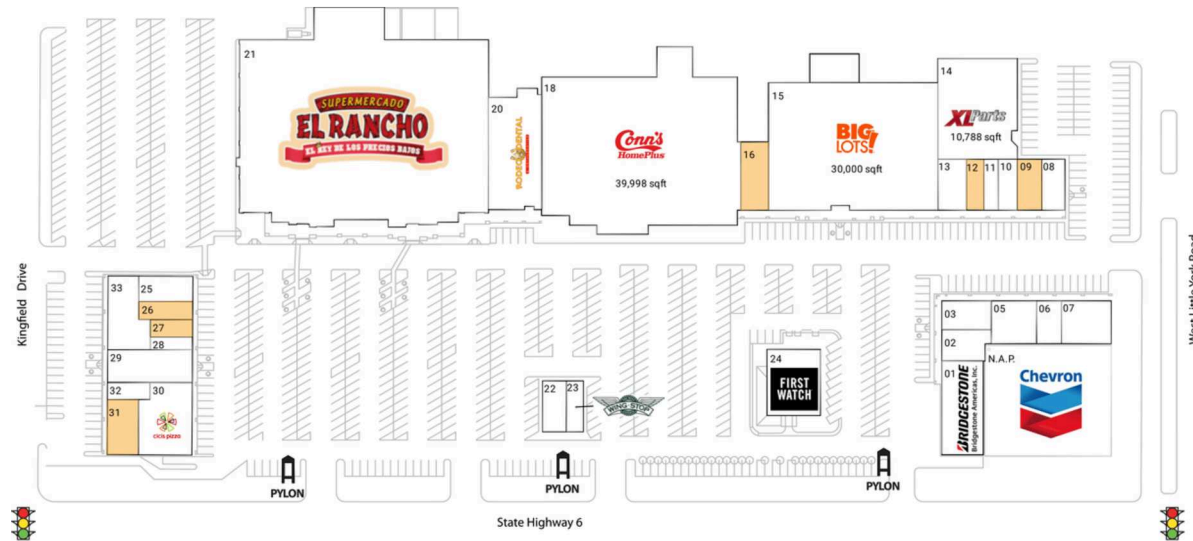

Hearthstone Corners

Houston-The Woodlands-Sugar Land, TX

29.8695, -95.6442

6106-6194 Highway 6 North | Houston, TX 77084

Available Space

09	1,790 SF
12	1,200 SF
16	2,880 SF
26	1,283 SF
27	1,250 SF
31	2,100 SF

Current Retailers

N.A.P.	Chevron	0 SF
01	Bridgestone/Firestone	5,280 SF
02	Water Tree Hwy 6	2,000 SF
03	Nemo & Friends Aquariums	2,000 SF
05	Allstate	1,973 SF
06	Am Cleaners & Alterations	1,654 SF
07	Impact Dance Studio	2,984 SF
08	Postal 'N' Shipping Center	1,800 SF
10	Today's Hairstyles	1,200 SF
11	Lan's Nails	1,185 SF
13	Clinica Familiar	1,770 SF
14	XL Parts	10,788 SF
15	Big Lots	30,000 SF
18	Conn's	39,998 SF
20	Rodeo Dental And Orthodontics	8,640 SF
21	El Rancho	62,666 SF
22	Aguirre's Tex-Mex	1,680 SF
23	Wingstop	1,200 SF
24	First Watch	4,500 SF
25	Fort Liquor	1,928 SF
28	Elite Tax, Travel & Financial Services	754 SF
29	El Oceano Seafood	4,000 SF
30	Cici's Pizza	4,900 SF
32	B&B Barbershop	994 SF
33	Mom's Washateria	3,750 SF