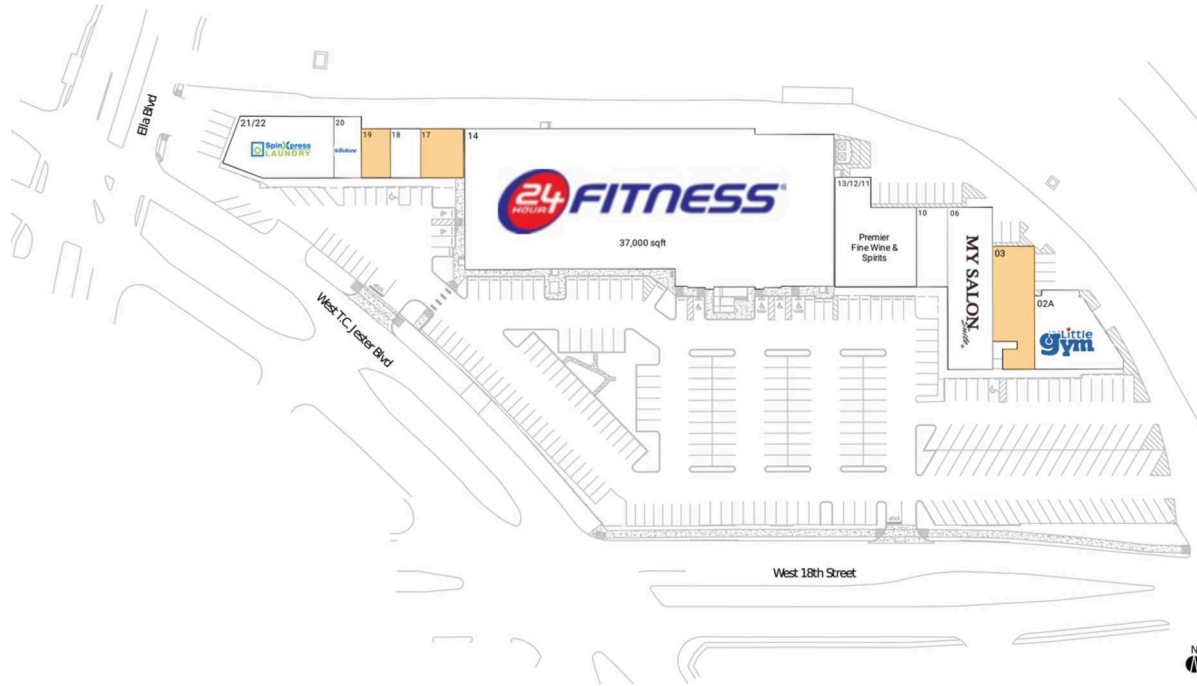

Jester Village

Houston-The Woodlands-Sugar Land, TX

29.8018, -95.4272

1501-1531 West 18th Street | Houston, TX 77008

Available Space

03	3,334 SF
17	1,055 SF
19	960 SF

Current Retailers

02A	The Little Gym	3,147 SF
06	My Salon Suite	4,882 SF
10	April's Nail Salon	1,542 SF
13/12/11	Premier Fine Wine & Spirits	5,135 SF
14	24 Hour Fitness	37,000 SF
18	Smoothie Strong	1,000 SF
20	Beltone	1,130 SF
21/22	SpinXpress	3,920 SF